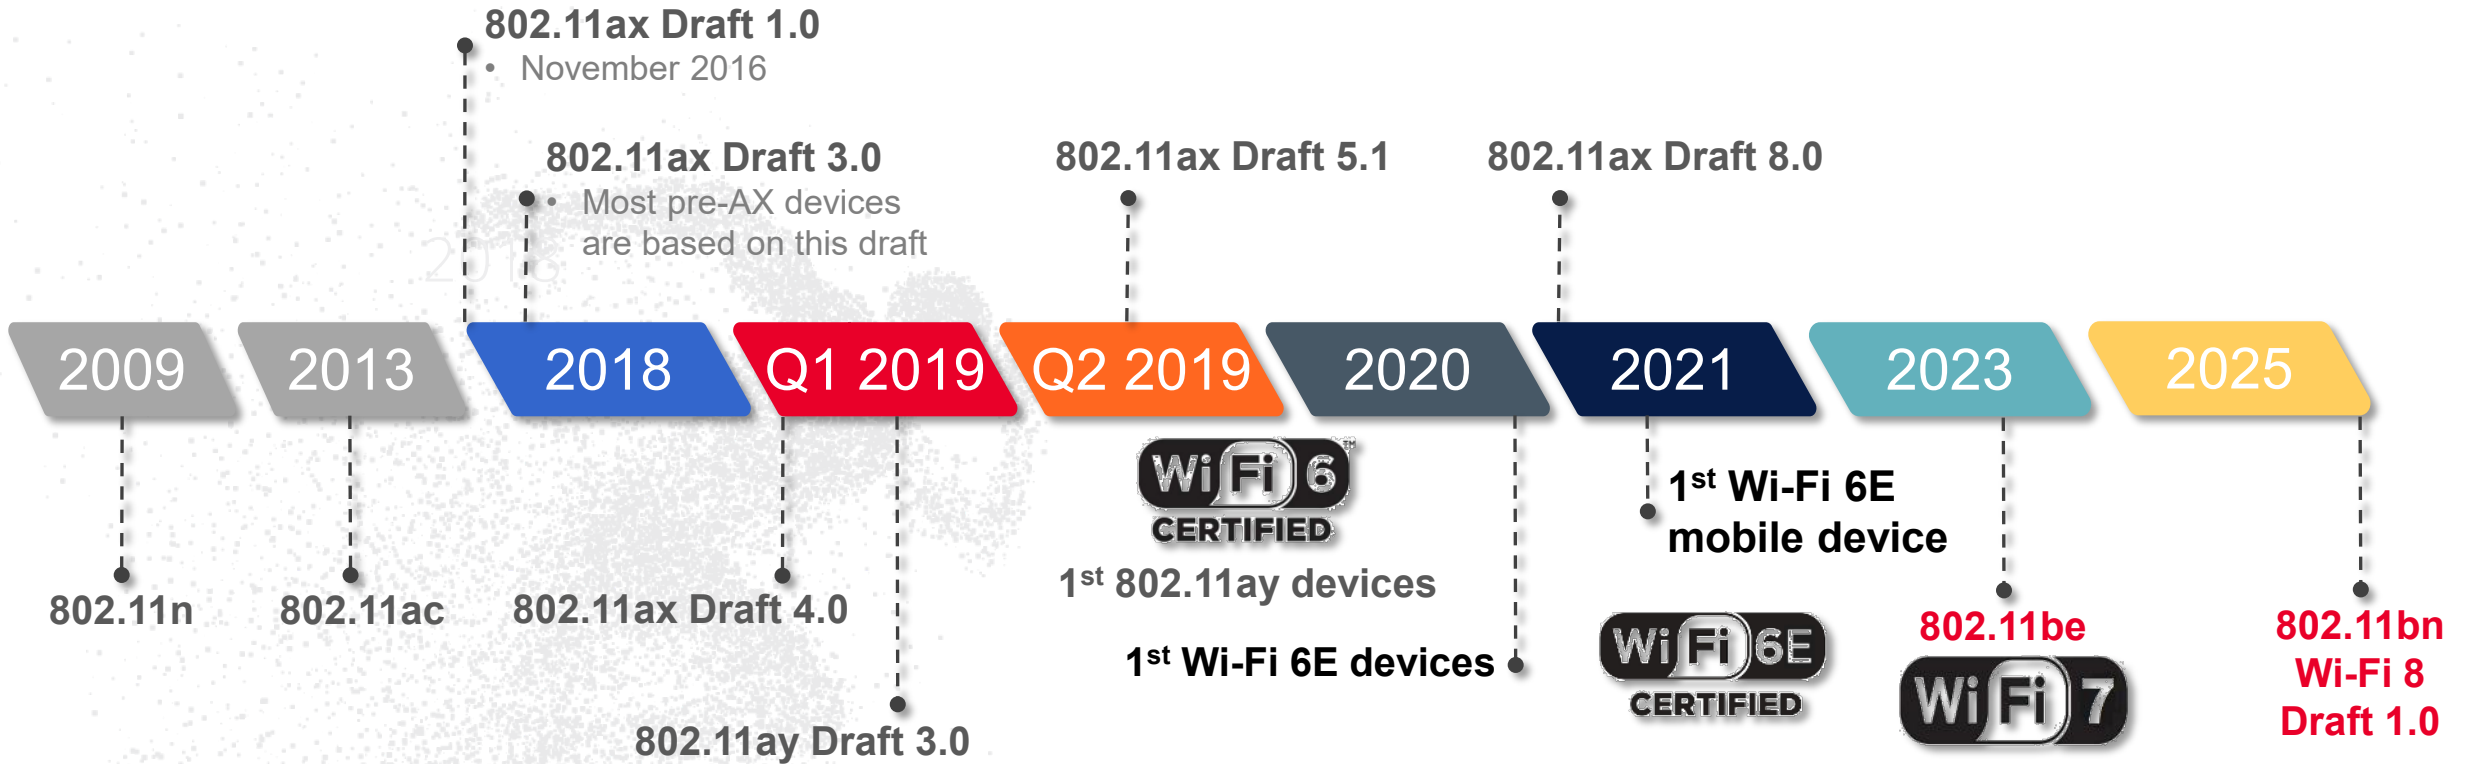

Open RAN

6G Research

Chipsets & Devices

Non-Terrestrial
Communications

Operators, Private
Networks & Test Labs

WLAN

Wi-Fi Industry

- Wi-Fi is the most used wireless communications technology
- It is the primary medium for global internet traffic
- 3.8 billion Wi-Fi devices shipping annually, and 19.5 billion Wi-Fi devices in use

Wi-Fi Technology Evolution

Based on IEEE 802.11

Wi-Fi - Evolving & Emerging Technology

Higher Performance	Advanced Features
46Gbps Throughput 320MHz Bandwidth 4096QAM Modulation Low Latency	16 spatial streams Multi-Link Operation (MLO) Preamble Puncturing Multiple-Resource Units (M-RU)